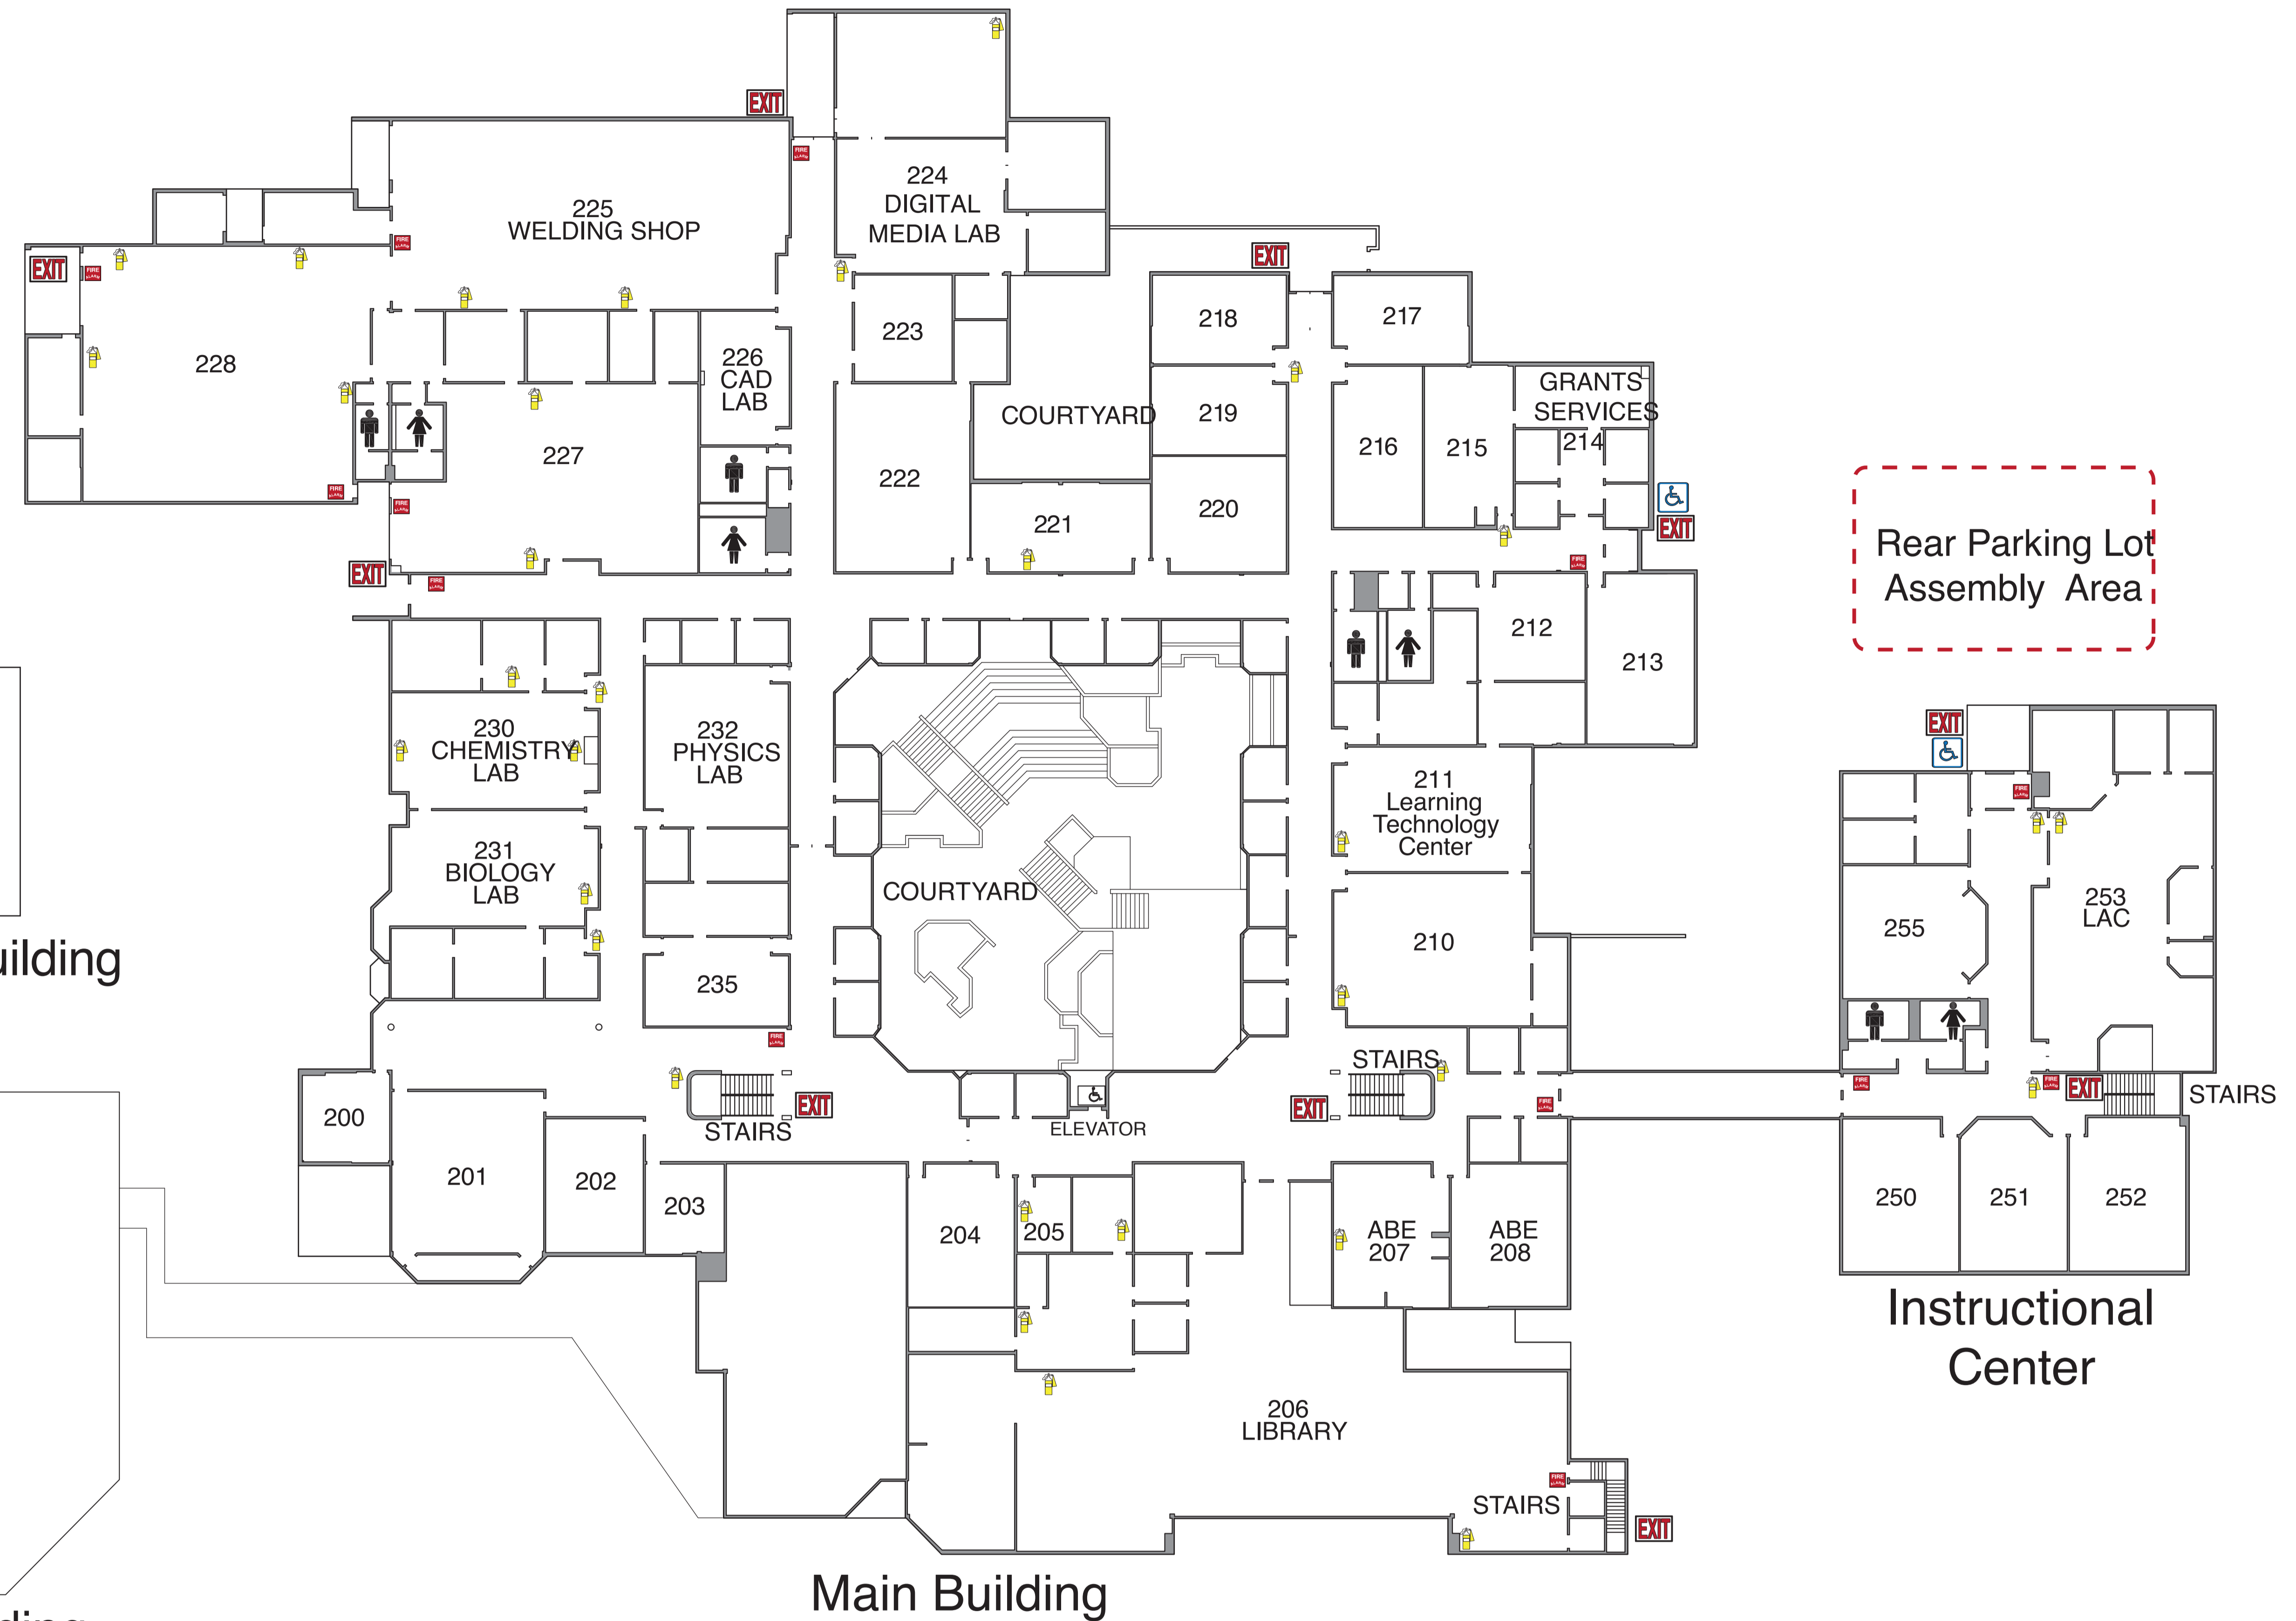

# SENMC CAMPUS MAP

LEGEND	
	Handicap Access
	Fire Alarm Location
	Exit Way
	Restrooms
	Fire Extinguishers
	Evacuation Route

Early College Building

Computer Science Building

Main Building

Instructional Center

Allied Health Assembly Area

Allied Health Center

Flagpole Assembly Area

Ground Level

Allied Health Center

Second Level

Allied Health Assembly Area

Flagpole Assembly Area

Rear Parking Lot Assembly Area