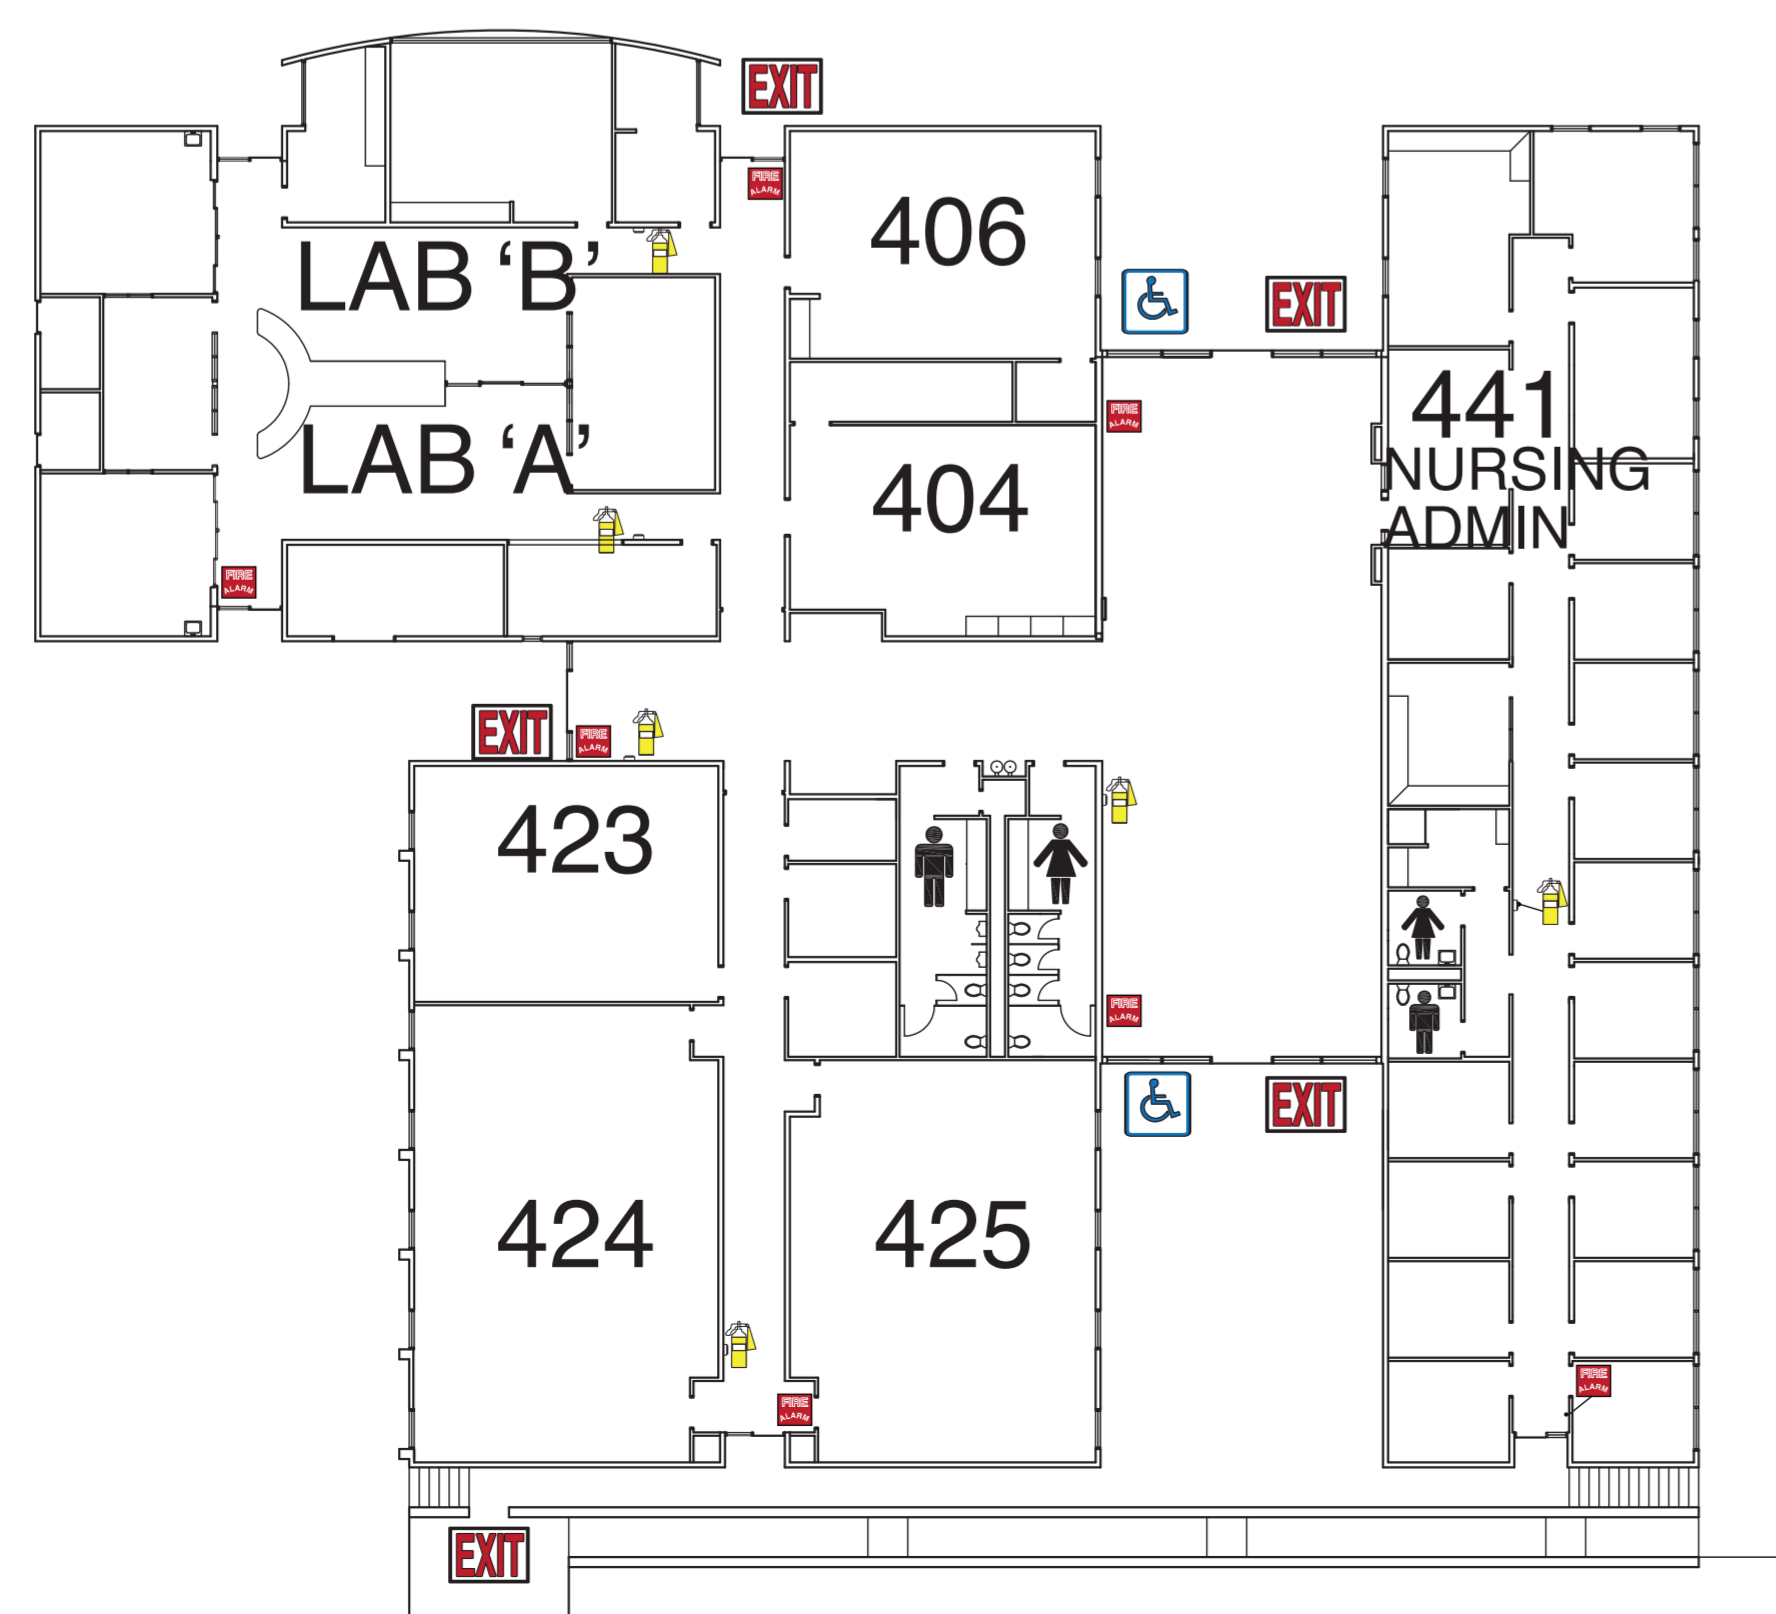

# SENMC CAMPUS MAP

LEGEND	
	Handicap Access
	Fire Alarm Location
	Exit Way
	Restrooms
	Fire Extinguishers
	Evacuation Route

Early College Building

Computer Science Building

Main Building

Instructional Center

Allied Health Assembly Area

Allied Health Center

Flagpole Assembly Area

Ground Level

Allied Health Center

Second Level

Allied Health Assembly Area

Flagpole Assembly Area

Rear Parking Lot Assembly Area