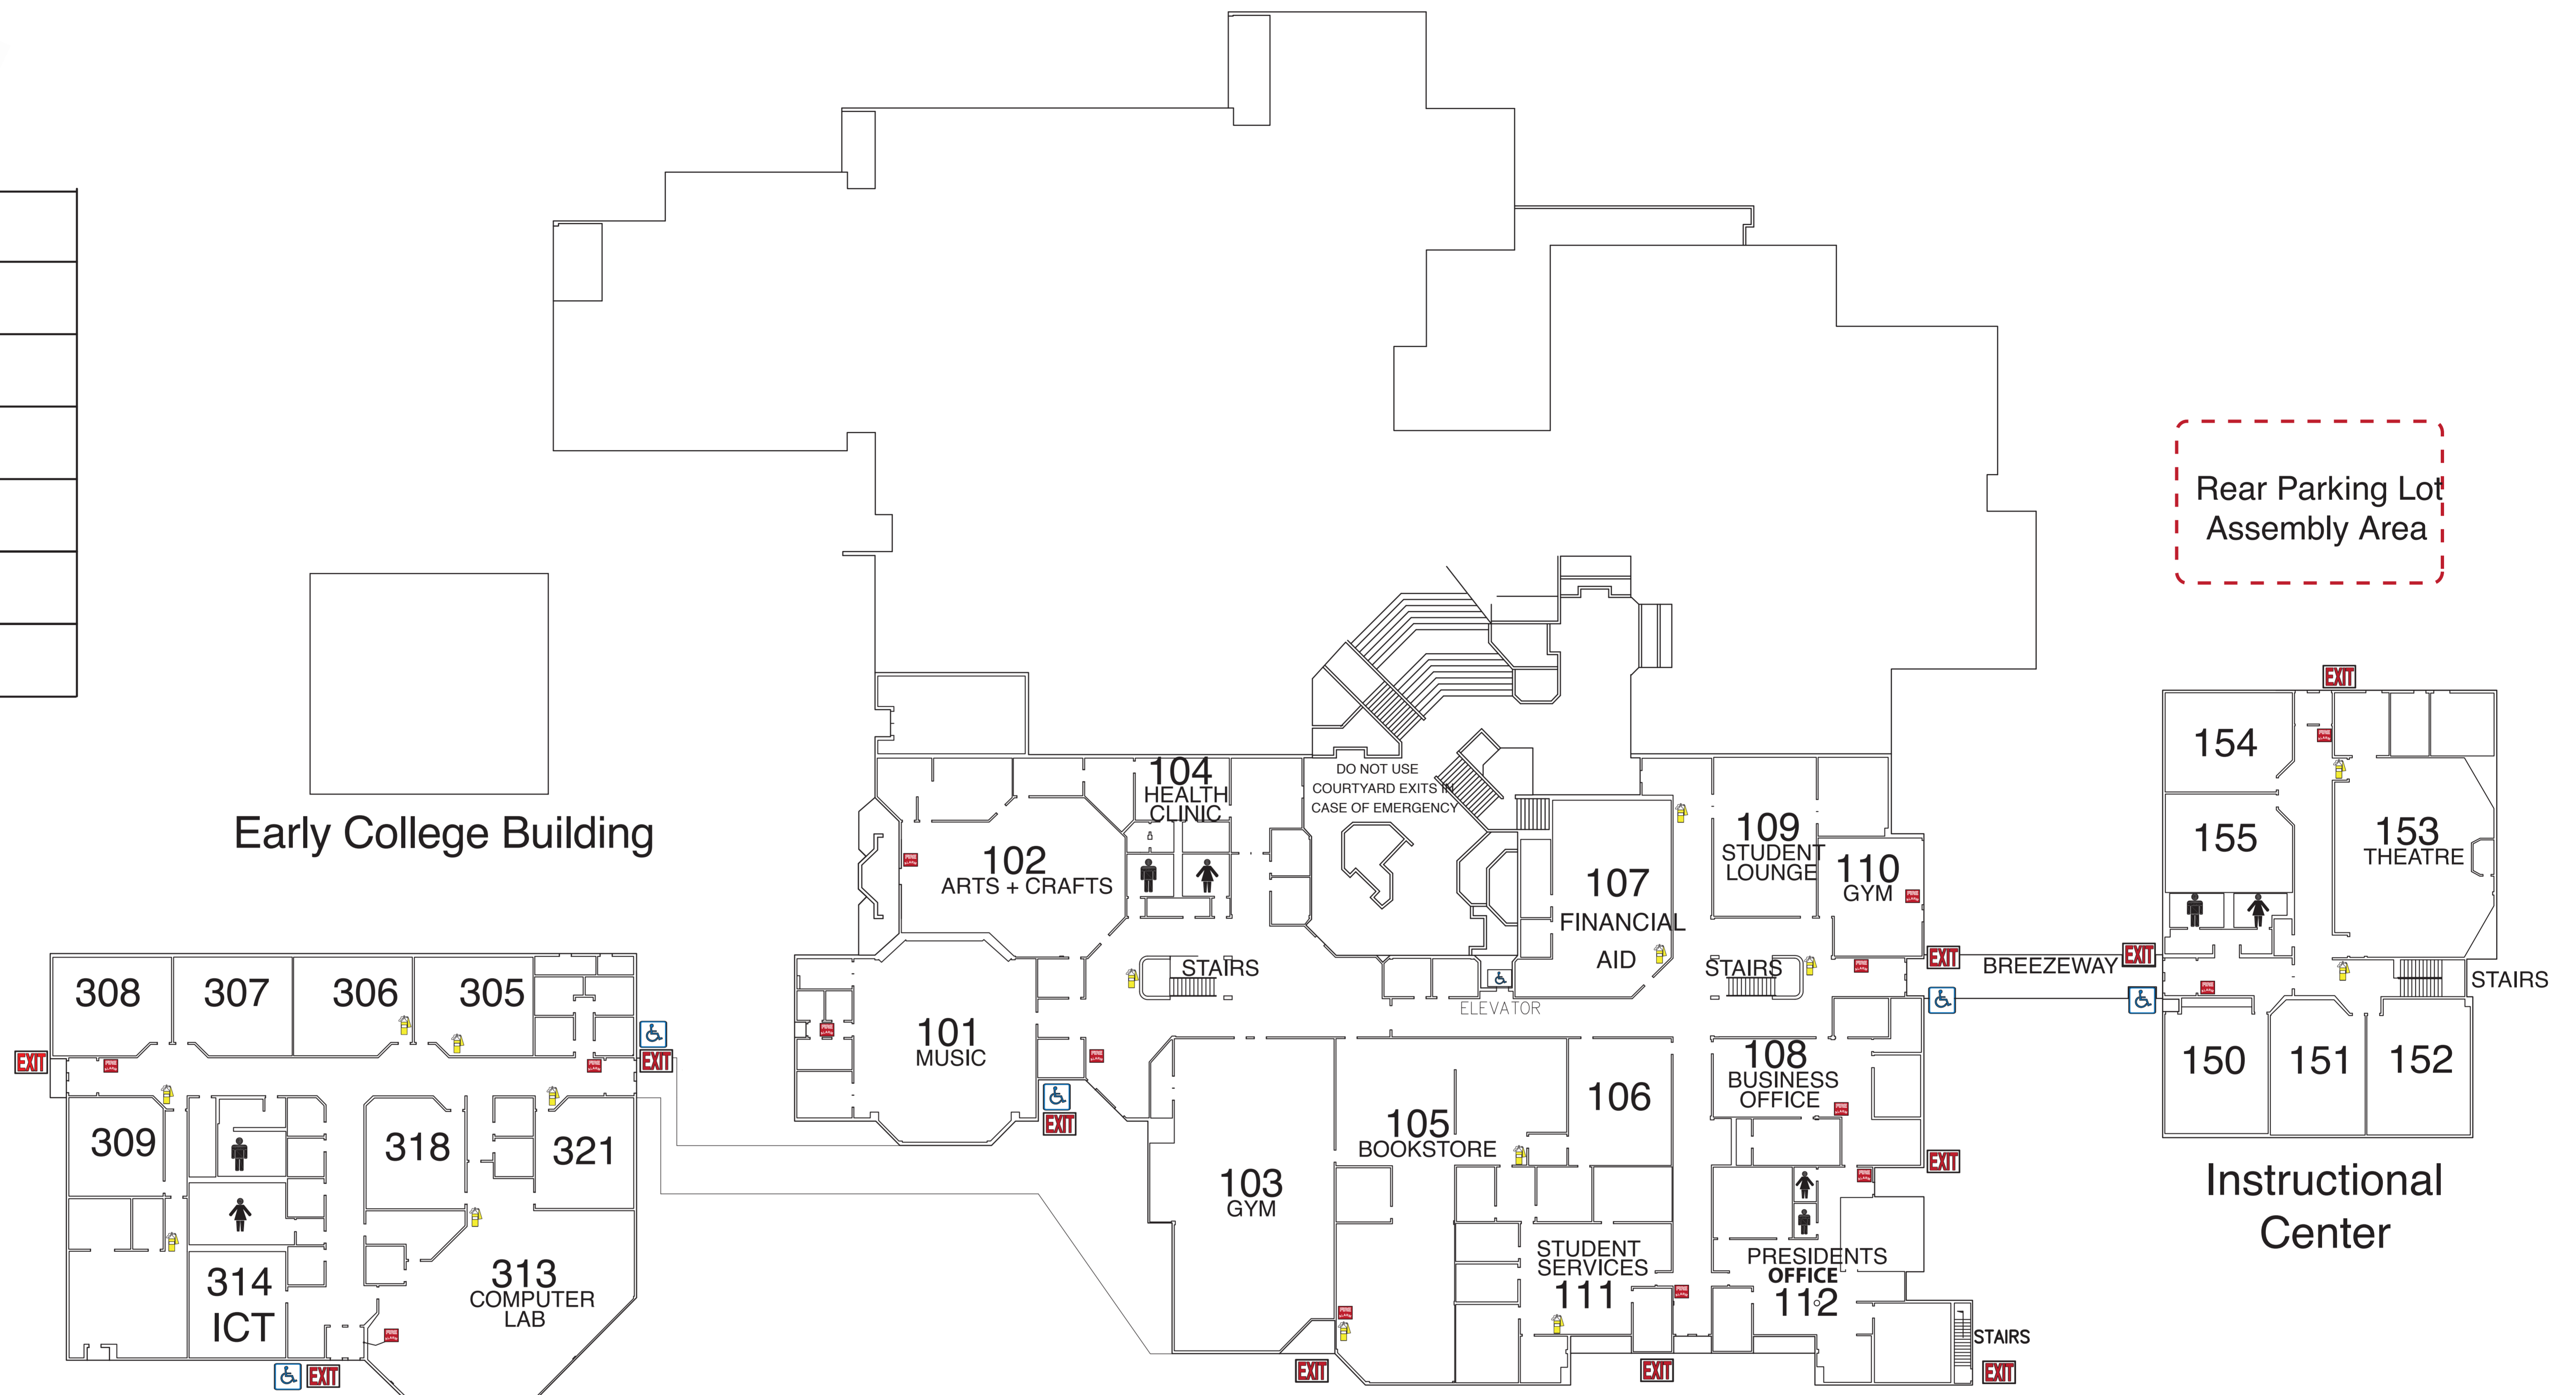

# SENMC CAMPUS MAP

LEGEND	
	Handicap Access
	Fire Alarm Location
	Exit Way
	Restrooms
	Fire Extinguishers
	Evacuation Route

Early College Building

Computer Science Building

Main Building

Instructional Center

Allied Health Assembly Area

Allied Health Center

Flagpole Assembly Area

Ground Level

Allied Health Center

Second Level

Allied Health Assembly Area

Flagpole Assembly Area

Rear Parking Lot Assembly Area