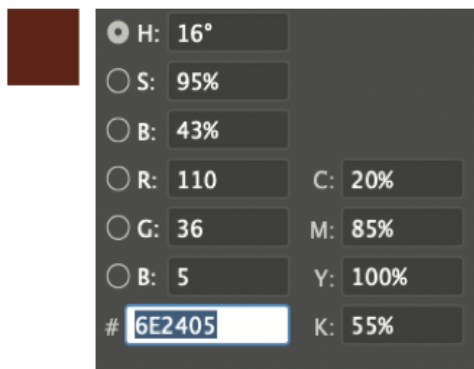

SOUTHEAST NEW MEXICO COLLEGE BRAND GUIDELINES

Official Logo:

**Used as an alternative when
turquoise is not visible:**

Official Colors: Copper and Turquoise

Pantone Colors (PMS) for printing:

Pantone 310 C
RGB 106 209 227
HEX #6AD1E3

Pantone 168 C
RGB 115 57 29
HEX #646566

Secondary Colors:

Pantone 7541C
RGB 217 225 226
HEX #D9E1E2

Pantone 4195 C
RGB 100 101 102
HEX #646566

Pantone 7499 C
RGB 241 230 178
HEX #F1E6B2

Pantone 1215 C
RGB 251 216 114
HEX #FBD872